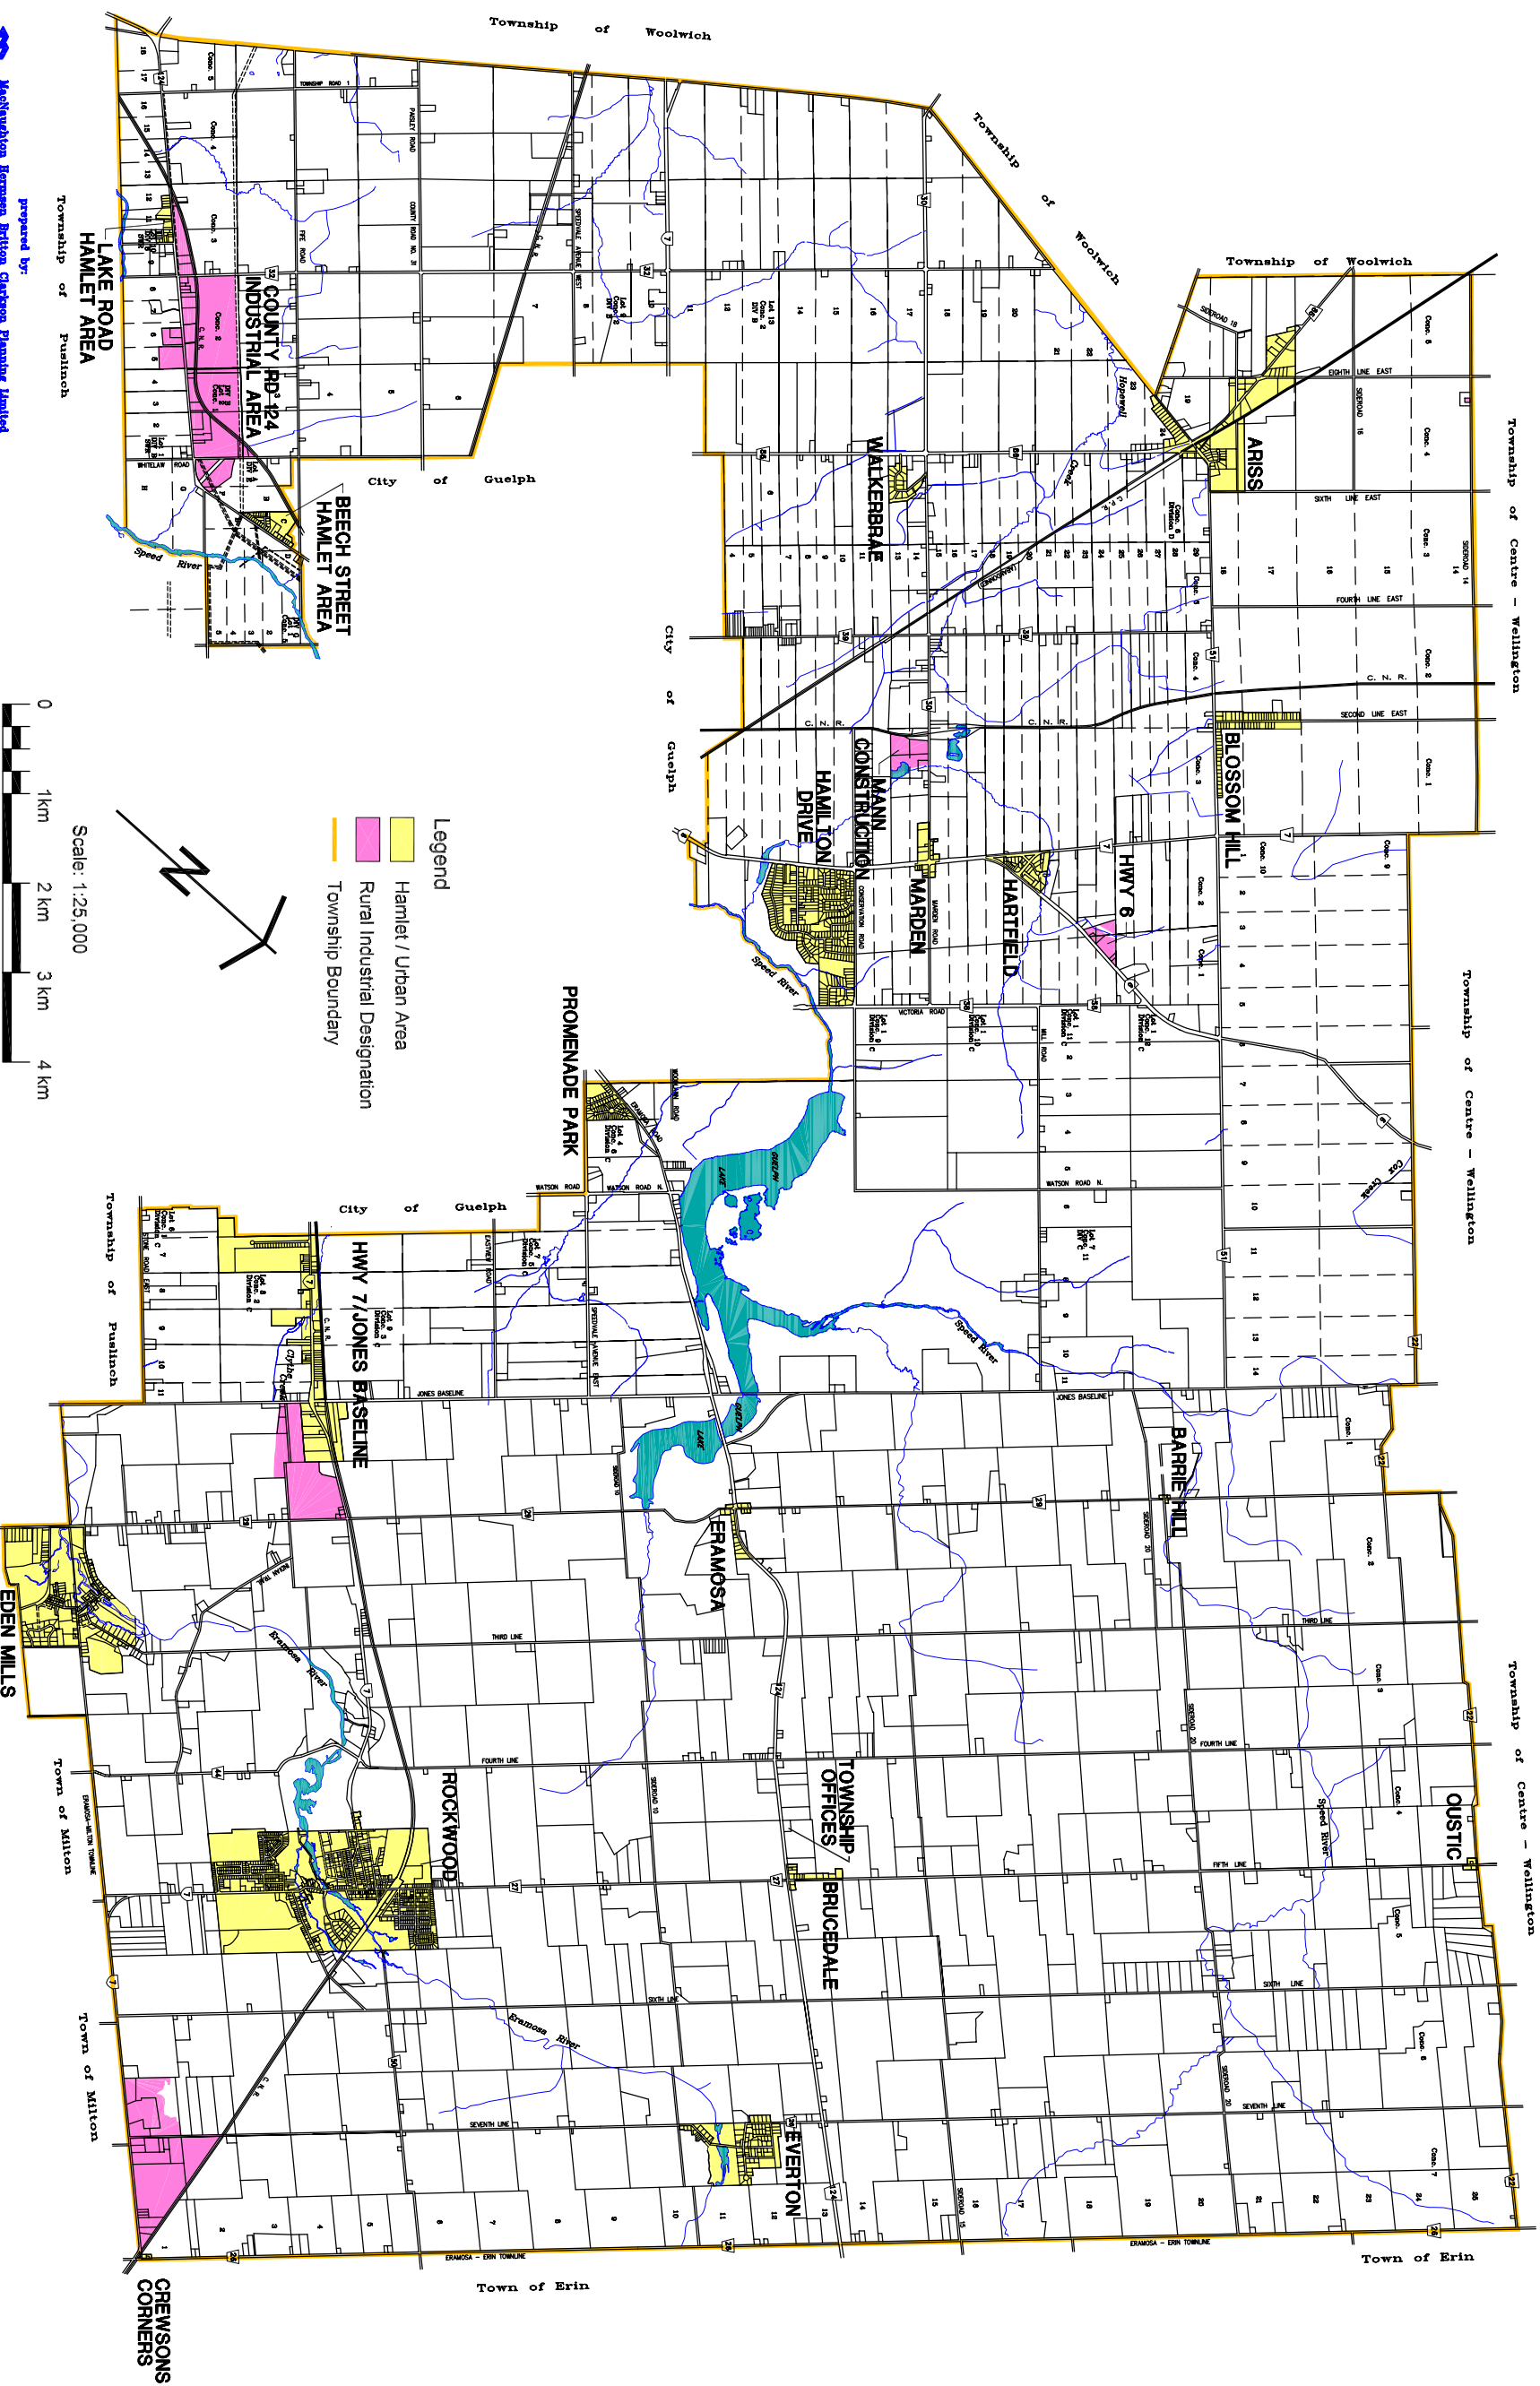

# TOWNSHIP OF GUELPH - ERAMOSA

**Merric**  
 Wellington, Brampton, Guelph, Kitchener, London, Windsor, Toronto  
 7000 KENNEDY ROAD, SUITE 100, WILLOWDALE, ONTARIO M2H 3L7  
 TEL: (905) 709-0000 FAX: (905) 709-0001  
 prepared by: