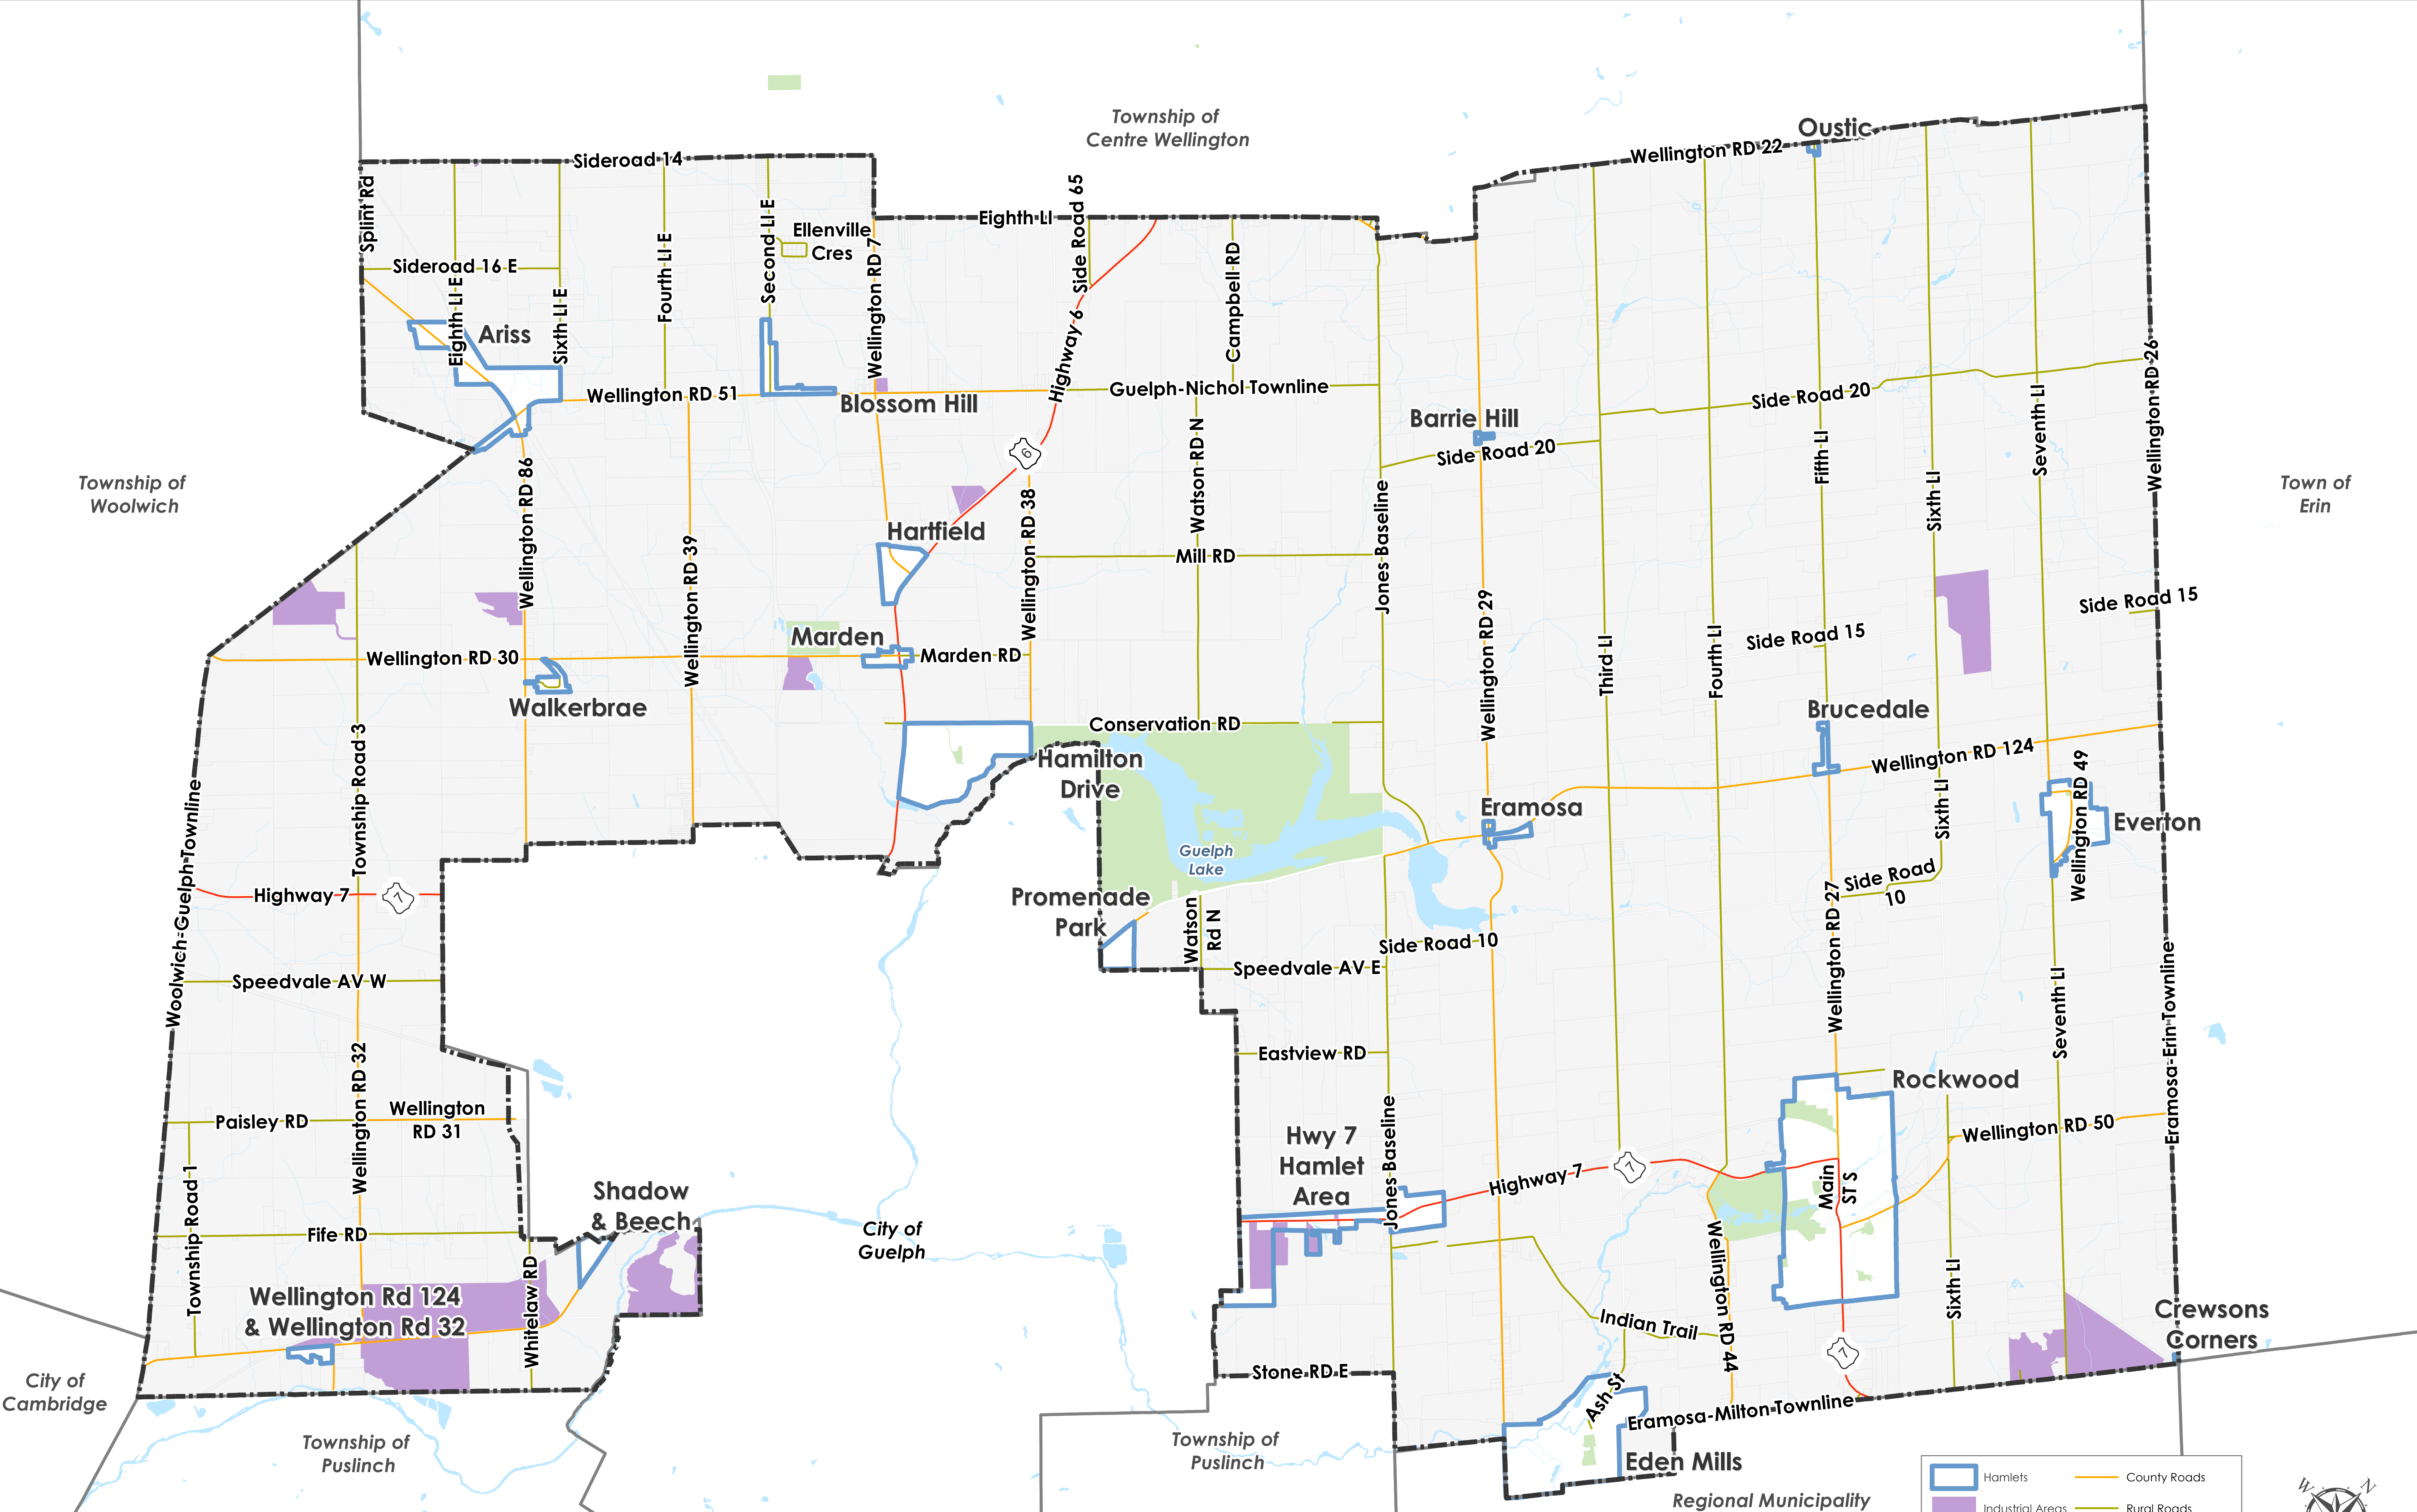

Township of Guelph/Eramosa

Legend

- Hamlets
- Industrial Areas
- Highways
- Parks and Conservation Areas
- County Roads
- Rural Roads

North Arrow
Scale: 1:33,000