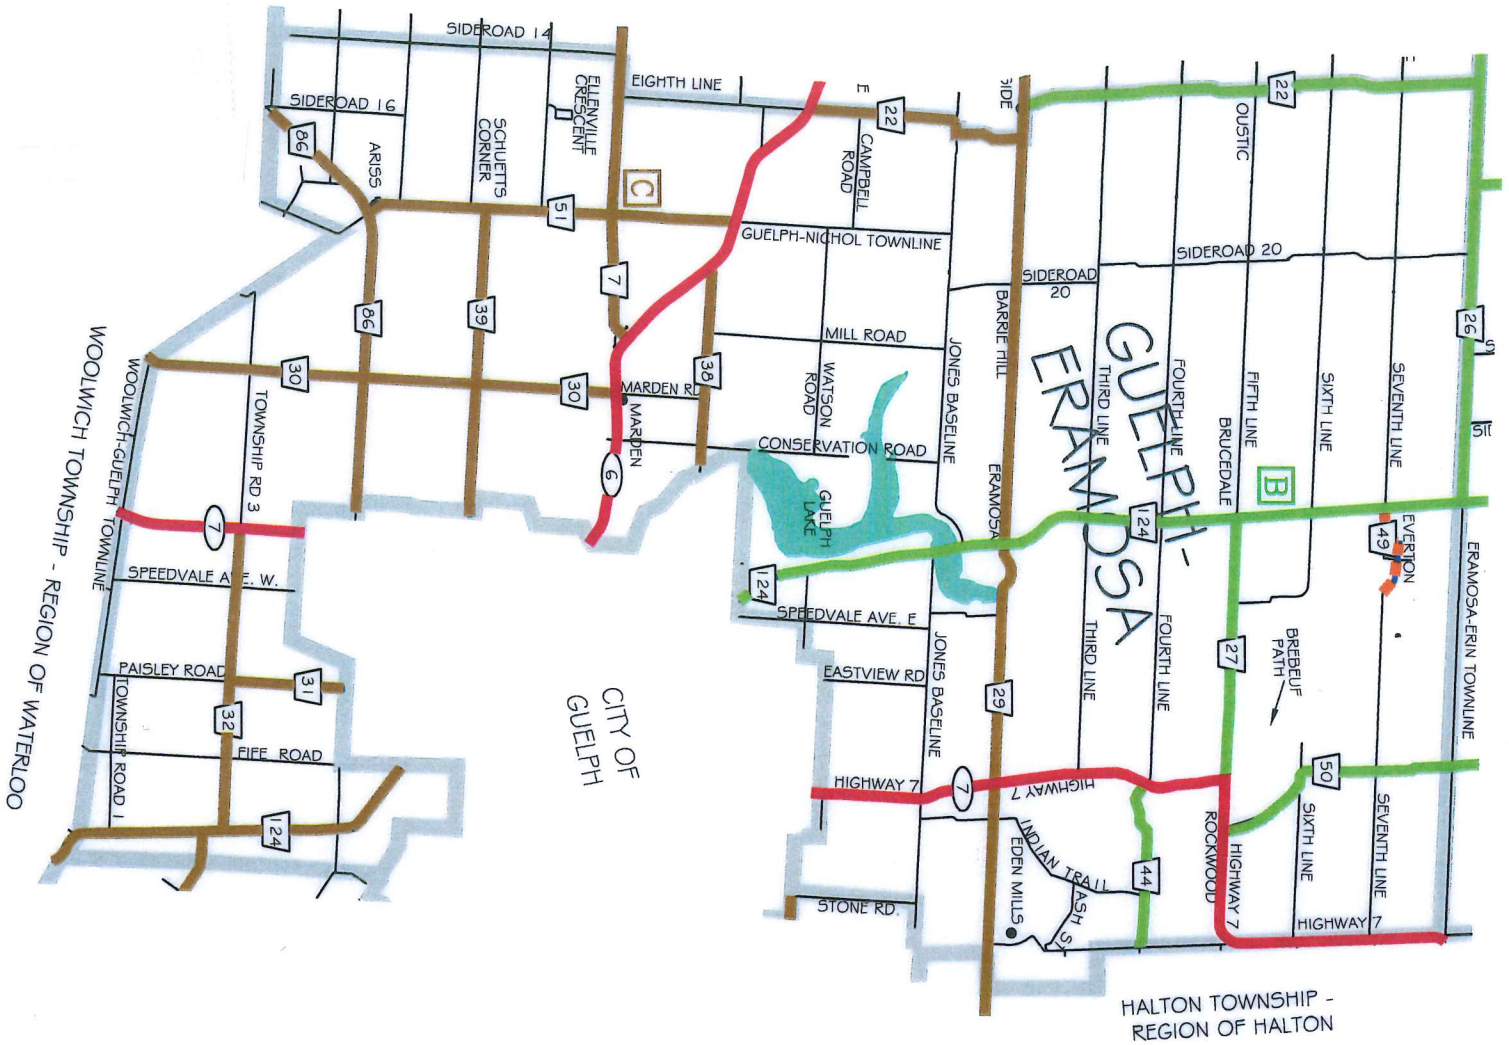

APPENDIX 1

GUELPH/ERAMOSA TOWNSHIP MAP (TOWNSHIP LIMITS & GENERAL RURAL ROAD NETWORK)

-  Guelph/Eramosa Township Rural Road Network
-  Guelph/Eramosa Township Limits
-  County of Wellington Road
-  County of Wellington Road
-  MTO Highway