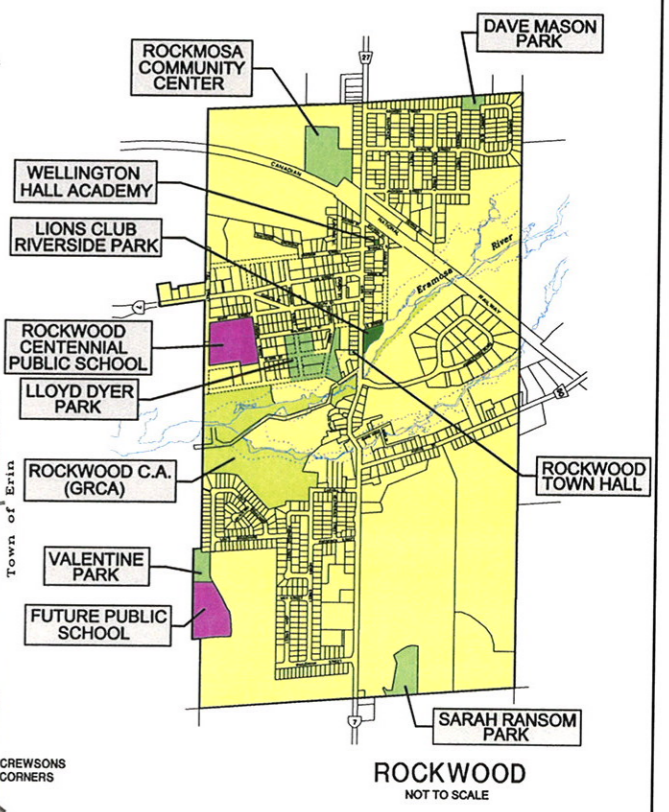

MAP 2 PARKS, RECREATION & CULTURE LOCATION PLAN

- Legend**
- Hamlet / Urban Area
 - School Site
 - Conservation Authority
 - Public Lands
 - Private Lands
 - Trail
 - Township Boundary

SOURCES:
 - GRAND RIVER CONSERVATION AUTHORITY, JANUARY 18, 2001
 - UPPER GRAND DISTRICT SCHOOL BOARD PLANNING DEPT
 - TOWNSHIP OF GUELPH-ERAMOSA PARKS & RECREATION DEPARTMENT
 - TOWNSHIP OF GUELPH-ERAMOSA ZONING BY-LAW 57/1999
 - COUNTY OF WELLINGTON DEPARTMENT OF PLANNING AND DEVELOPMENT