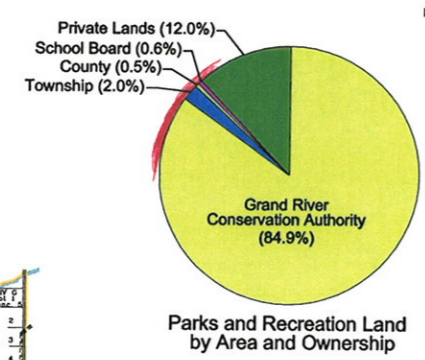

MAP 2 PARKS, RECREATION & CULTURE LOCATION PLAN

- Legend**
- Hamlet / Urban Area
 - School Site
 - Conservation Authority
 - Public Lands
 - Private Lands
 - Trail
 - Township Boundary

SOURCES:
 - GRAND RIVER CONSERVATION AUTHORITY, JANUARY 18, 2001
 - UPPER GRAND DISTRICT SCHOOL BOARD PLANNING DEPT
 - TOWNSHIP OF GUELPH-ERAMOSA PARKS & RECREATION DEPARTMENT
 - TOWNSHIP OF GUELPH-ERAMOSA ZONING BY-LAW 57/1999
 - COUNTY OF WELLINGTON DEPARTMENT OF PLANNING AND DEVELOPMENT