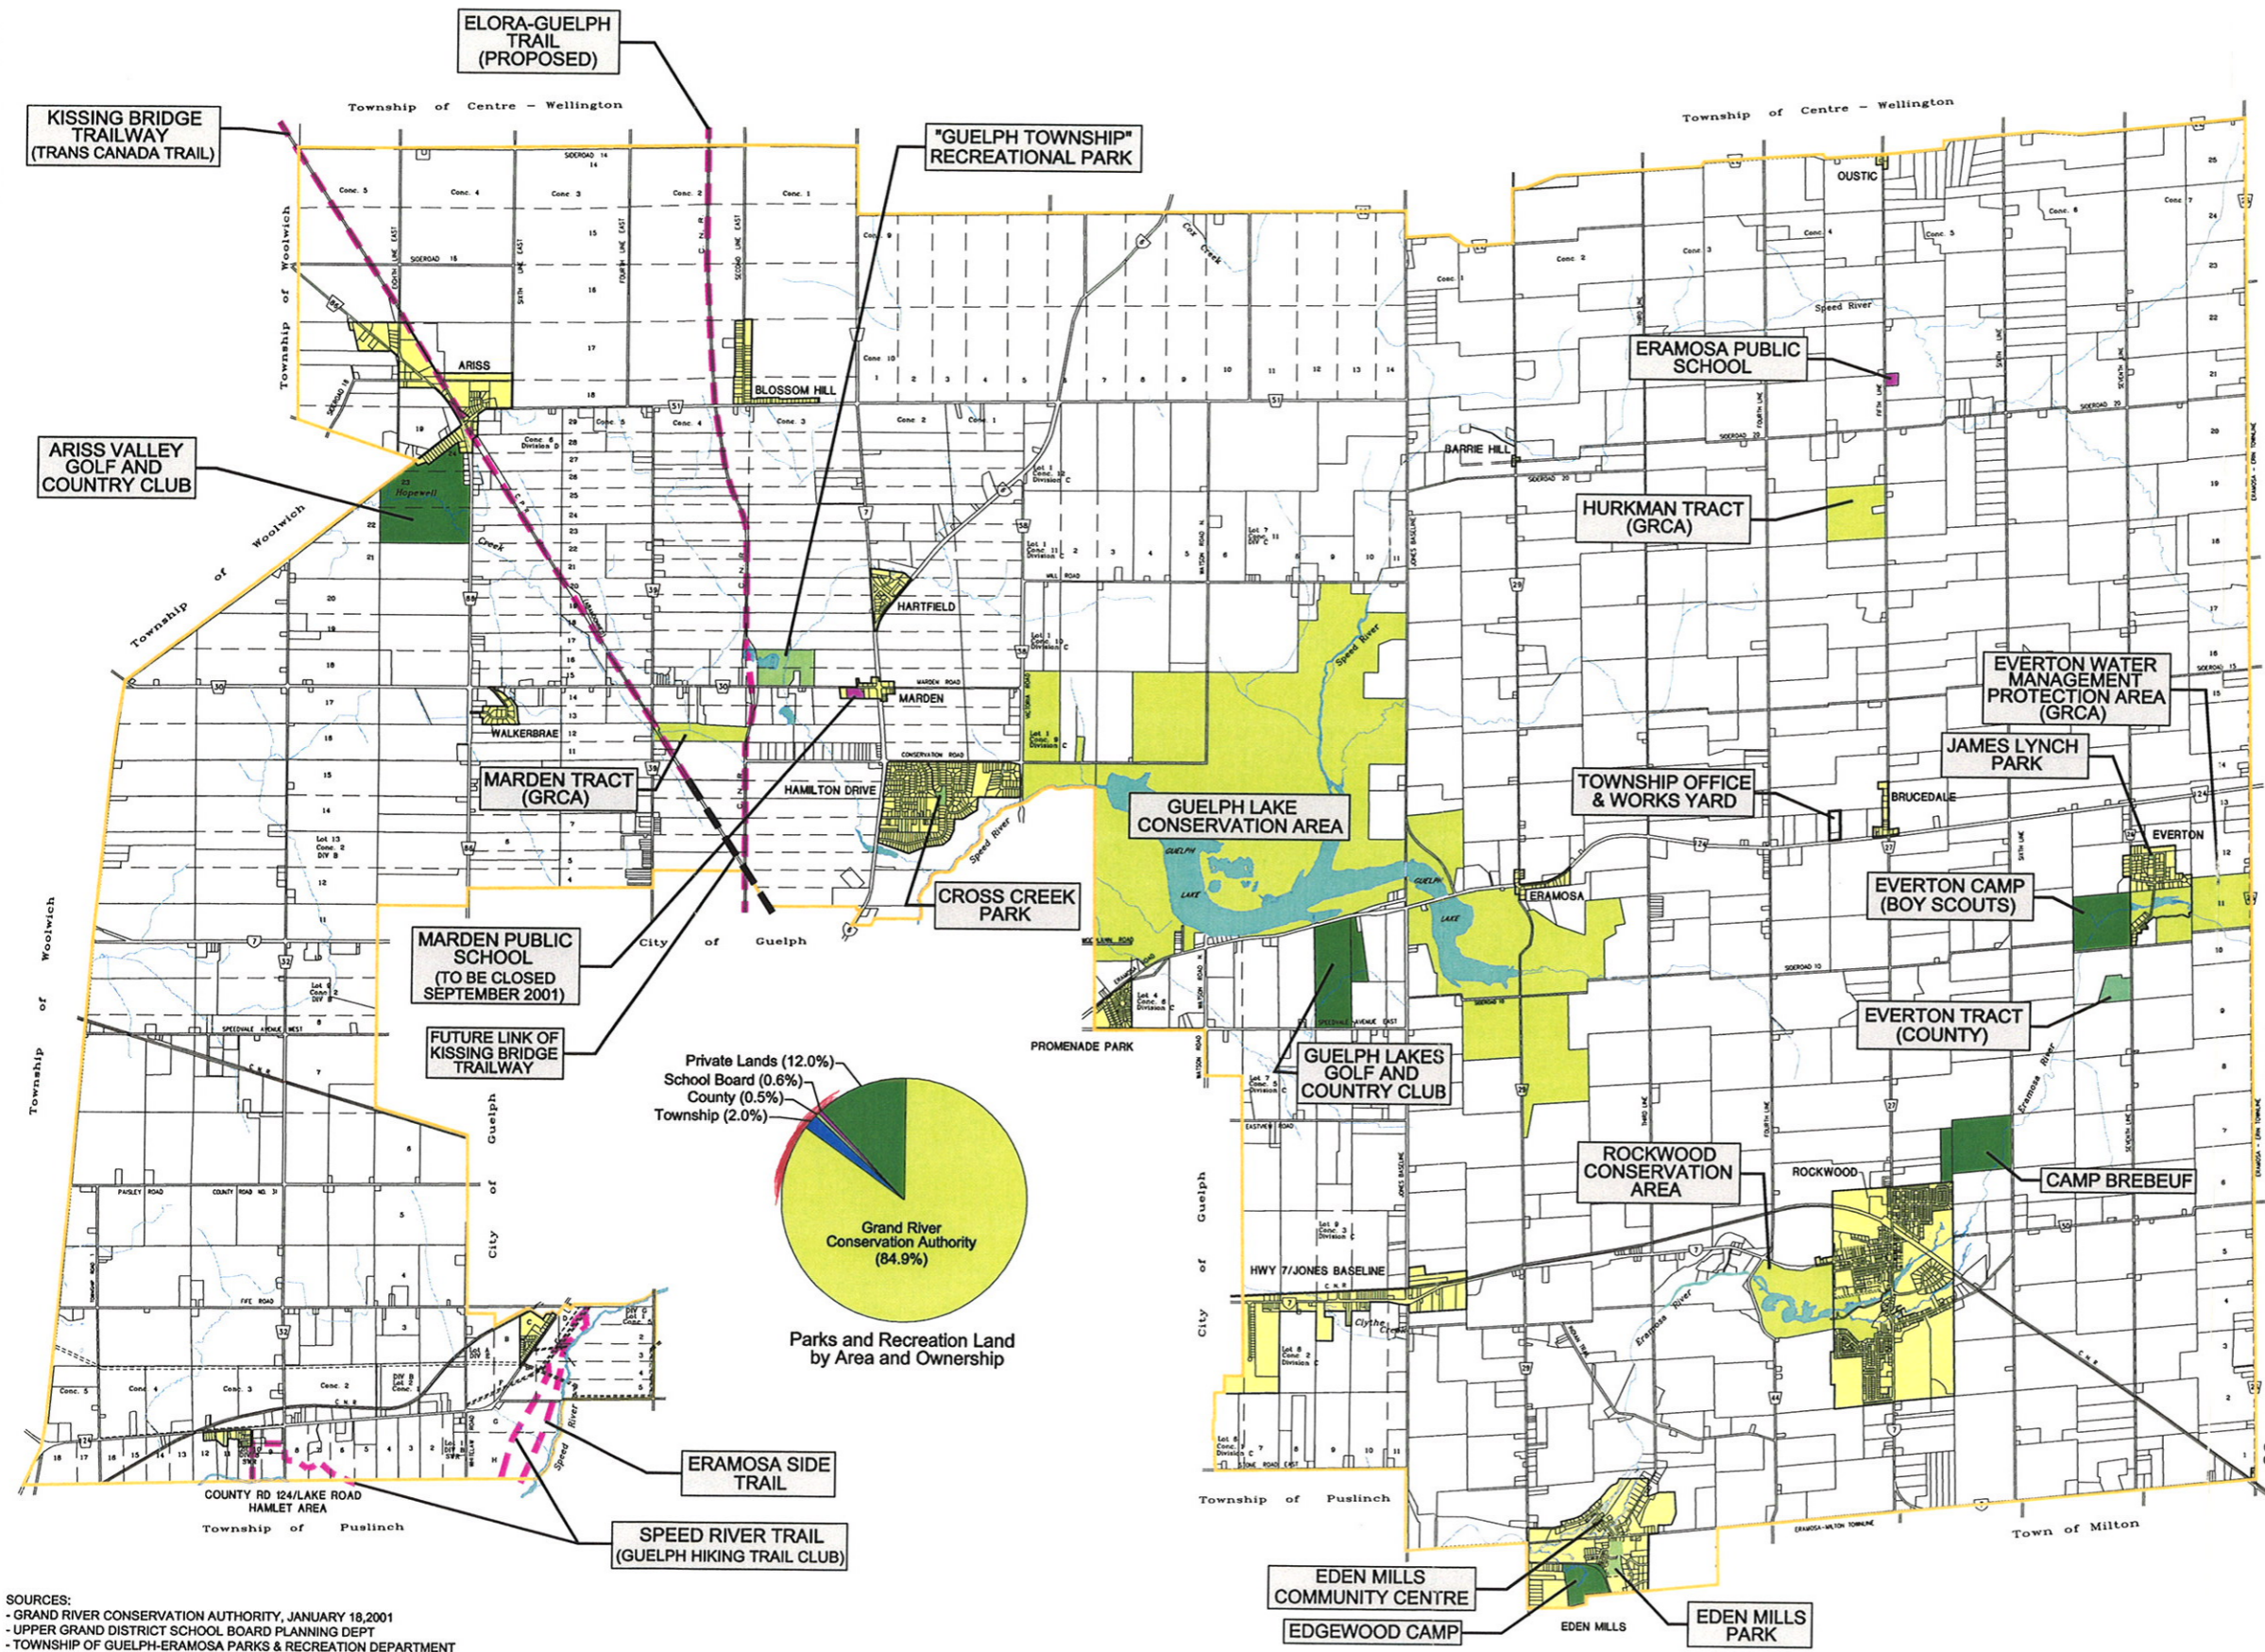

MAP 2 PARKS, RECREATION & CULTURE LOCATION PLAN

- Legend**
- Hamlet / Urban Area
 - School Site
 - Conservation Authority
 - Public Lands
 - Private Lands
 - Trail
 - Township Boundary

SOURCES:
 - GRAND RIVER CONSERVATION AUTHORITY, JANUARY 18, 2001
 - UPPER GRAND DISTRICT SCHOOL BOARD PLANNING DEPT
 - TOWNSHIP OF GUELPH-ERAMOSA PARKS & RECREATION DEPARTMENT
 - TOWNSHIP OF GUELPH-ERAMOSA ZONING BY-LAW 57/1999
 - COUNTY OF WELLINGTON DEPARTMENT OF PLANNING AND DEVELOPMENT