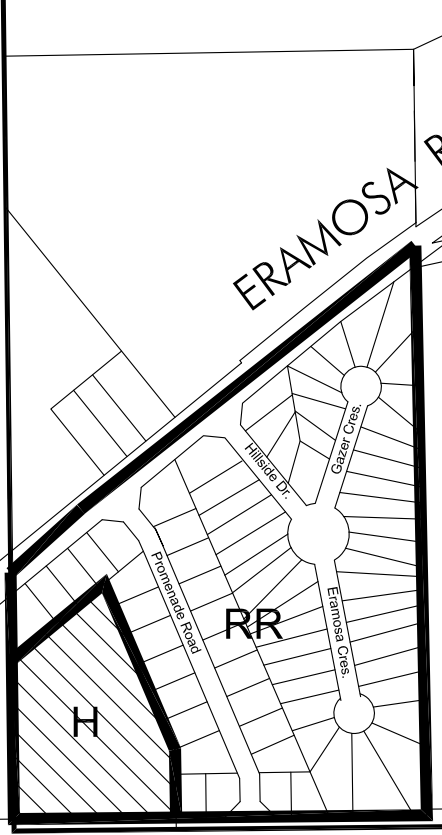

City of Guelph

WOODLAWN ROAD

ERAMOSA ROAD

124

Koome Hill Drive

SPEEDVALE AVENUE WEST

CONSOLIDATED TO DECEMBER 31, 2009

Legend

RR Rural Residential

 Hazard

TOWNSHIP OF  
GUELPH-ERAMOSA  
ZONING BY-LAW

PROMENADE PARK

Schedule A Map 11