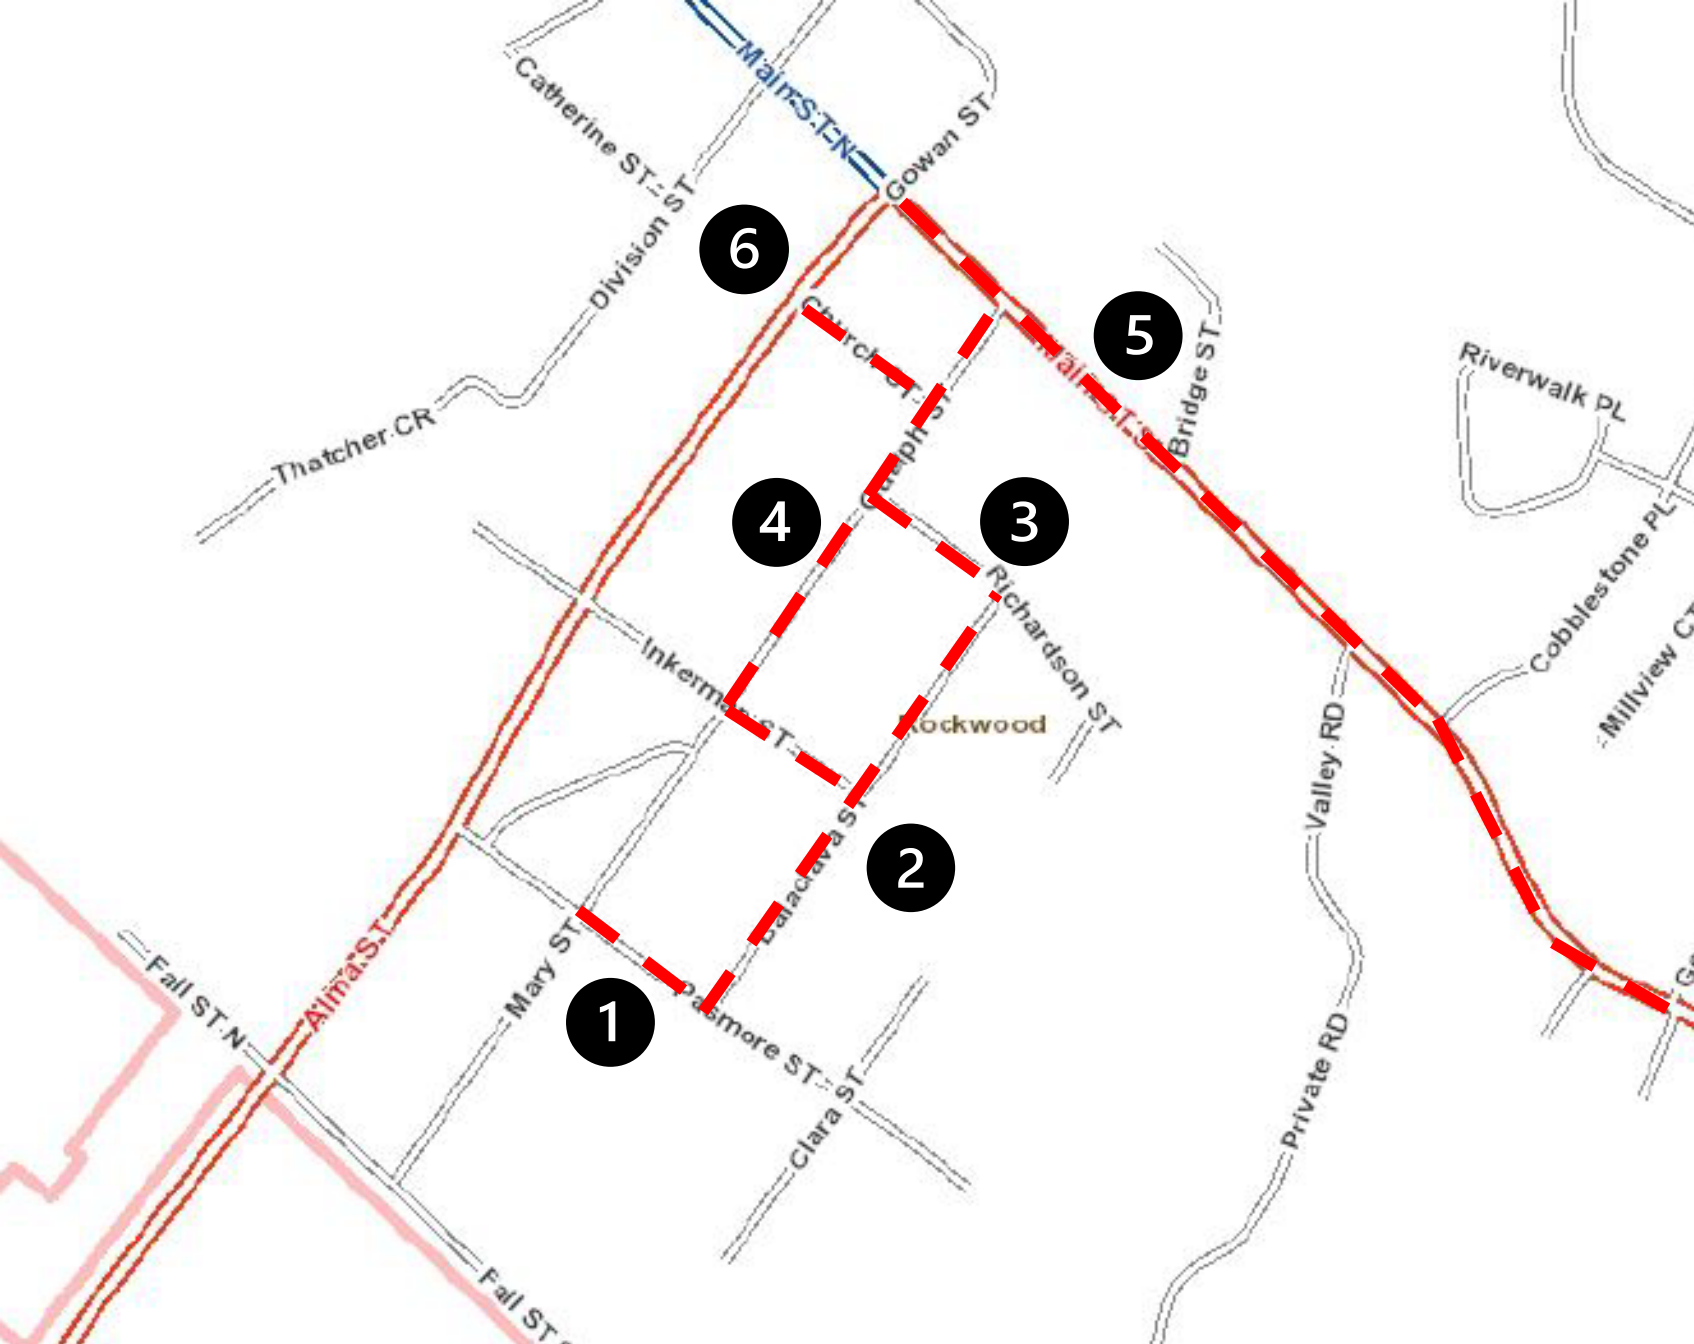

Detours & Closures

- 1 DETOUR: along Eramosa-Milton Townline
- 2 CLOSURE: Main St. South/Hwy 7 from Alma St. to BEFORE Harris St.

Local Road Closures

- 1 Pasmore St. from Mary St. to Balaclava St.
- 2 Balaclava St. from Pasmore St. to Richardson St.
- 3 Richardson St. from Balaclava to Guelph St.
- 4 Guelph St. from Inkerman St. to Main St./Hwy 7
- 5 Main St. South/Hwy 7 from Alma St. to BEFORE Harris St.
- 6 Church St. from Alma St. to Guelph St.